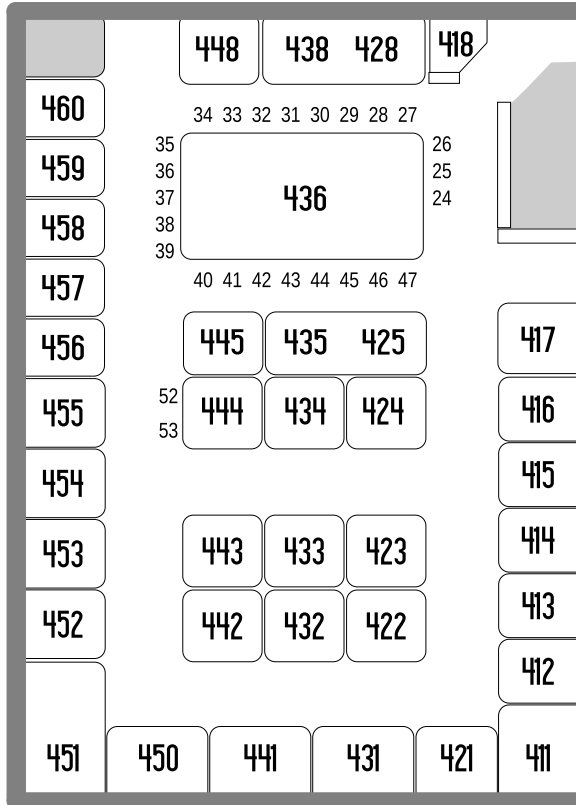

- * 200 shops on two levels
- * Staff available to take items to the Hold Area, load your car, or help you find that special gift

UPPER LEVEL The West Wing

Wheelchair accessible ramp

Chair Lift

THE
SHOPS
ON WESTRIDGE

3200 Ridge Road West, Rochester NY 14626 585-368-0670

Thursday - Sunday 10am - 6pm

LOWER LEVEL

55,000 Square Feet! Two Floors!

WELCOME!

Gift Certificates Available