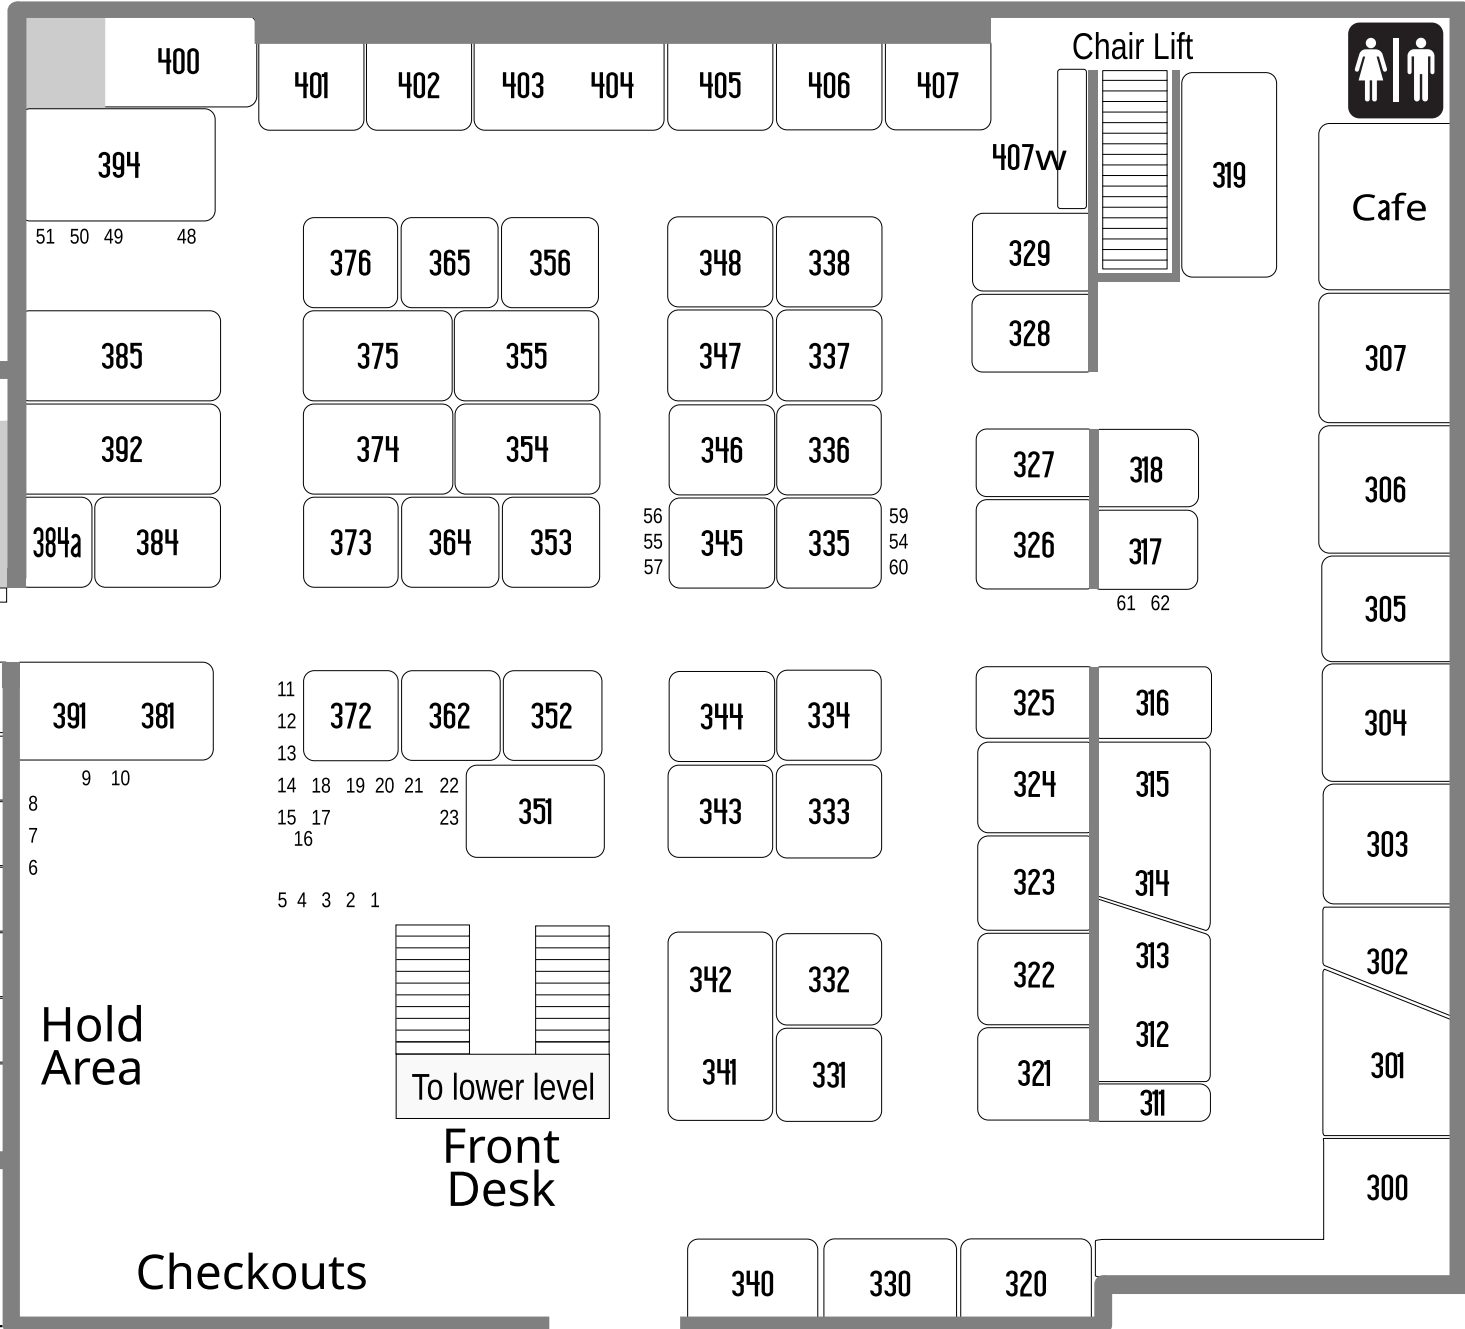

- * 200 shops on two levels
- * Staff available to take items to the Hold Area, load your car, or help you find that special gift

UPPER LEVEL The West Wing

Wheelchair accessible ramp

Chair Lift

THE
SHOPS
ON WESTRIDGE