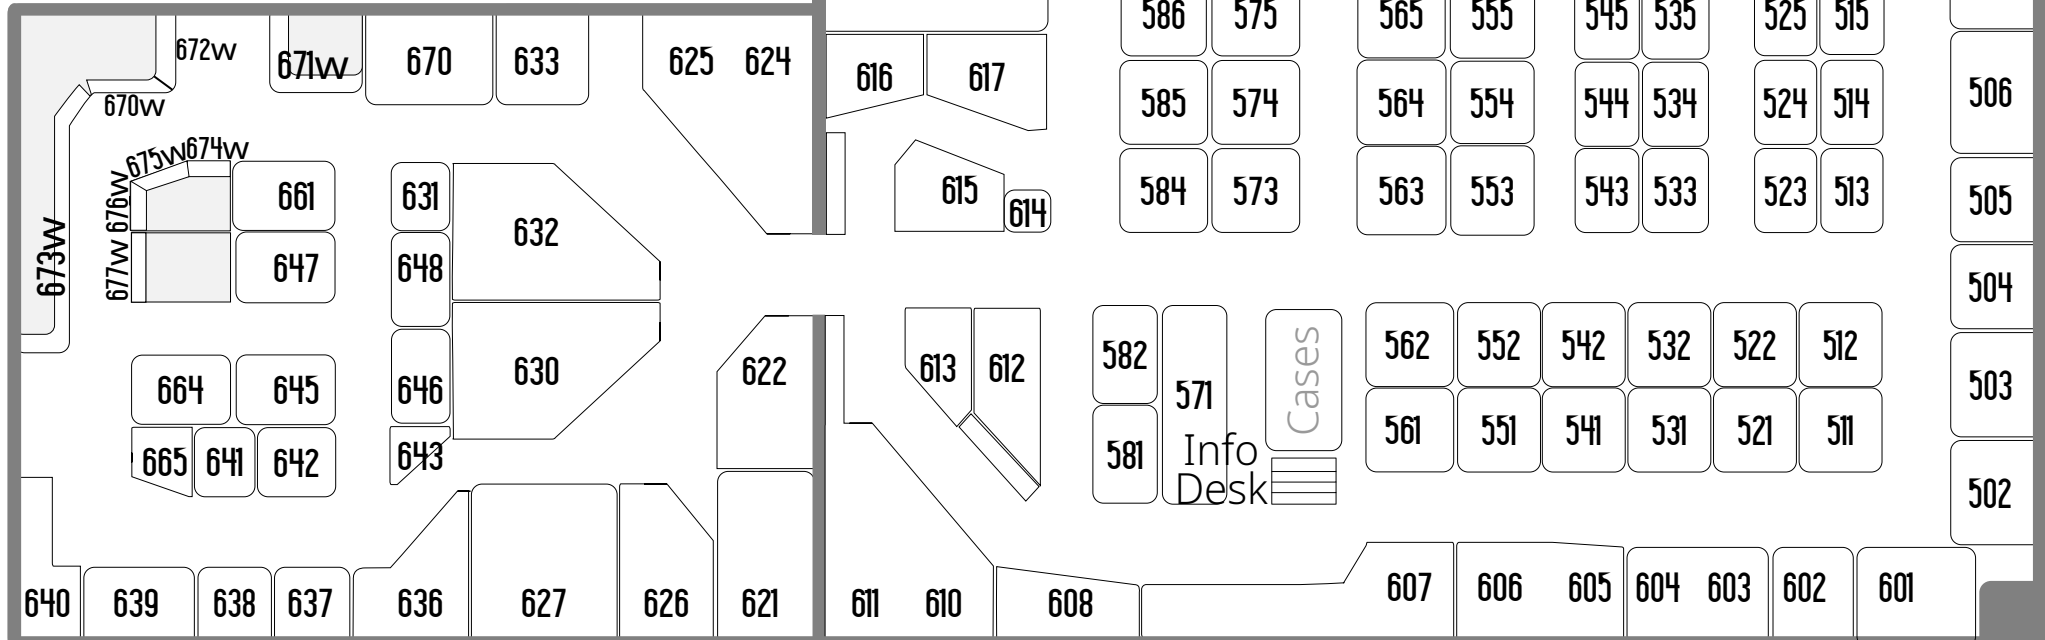

- * 200 shops on two levels
- * Staff available to take items to the Hold Area, load your car, or help you find that special gift

UPPER LEVEL The West Wing

Wheelchair accessible ramp

Chair Lift

THE
SHOPS
ON WESTRIDGE

3200 Ridge Road West, Rochester NY 14626 585-368-0670

Thursday - Sunday 10am - 6pm

LOWER LEVEL

55,000 Square Feet! Two Floors!

WELCOME!

Gift Certificates Available